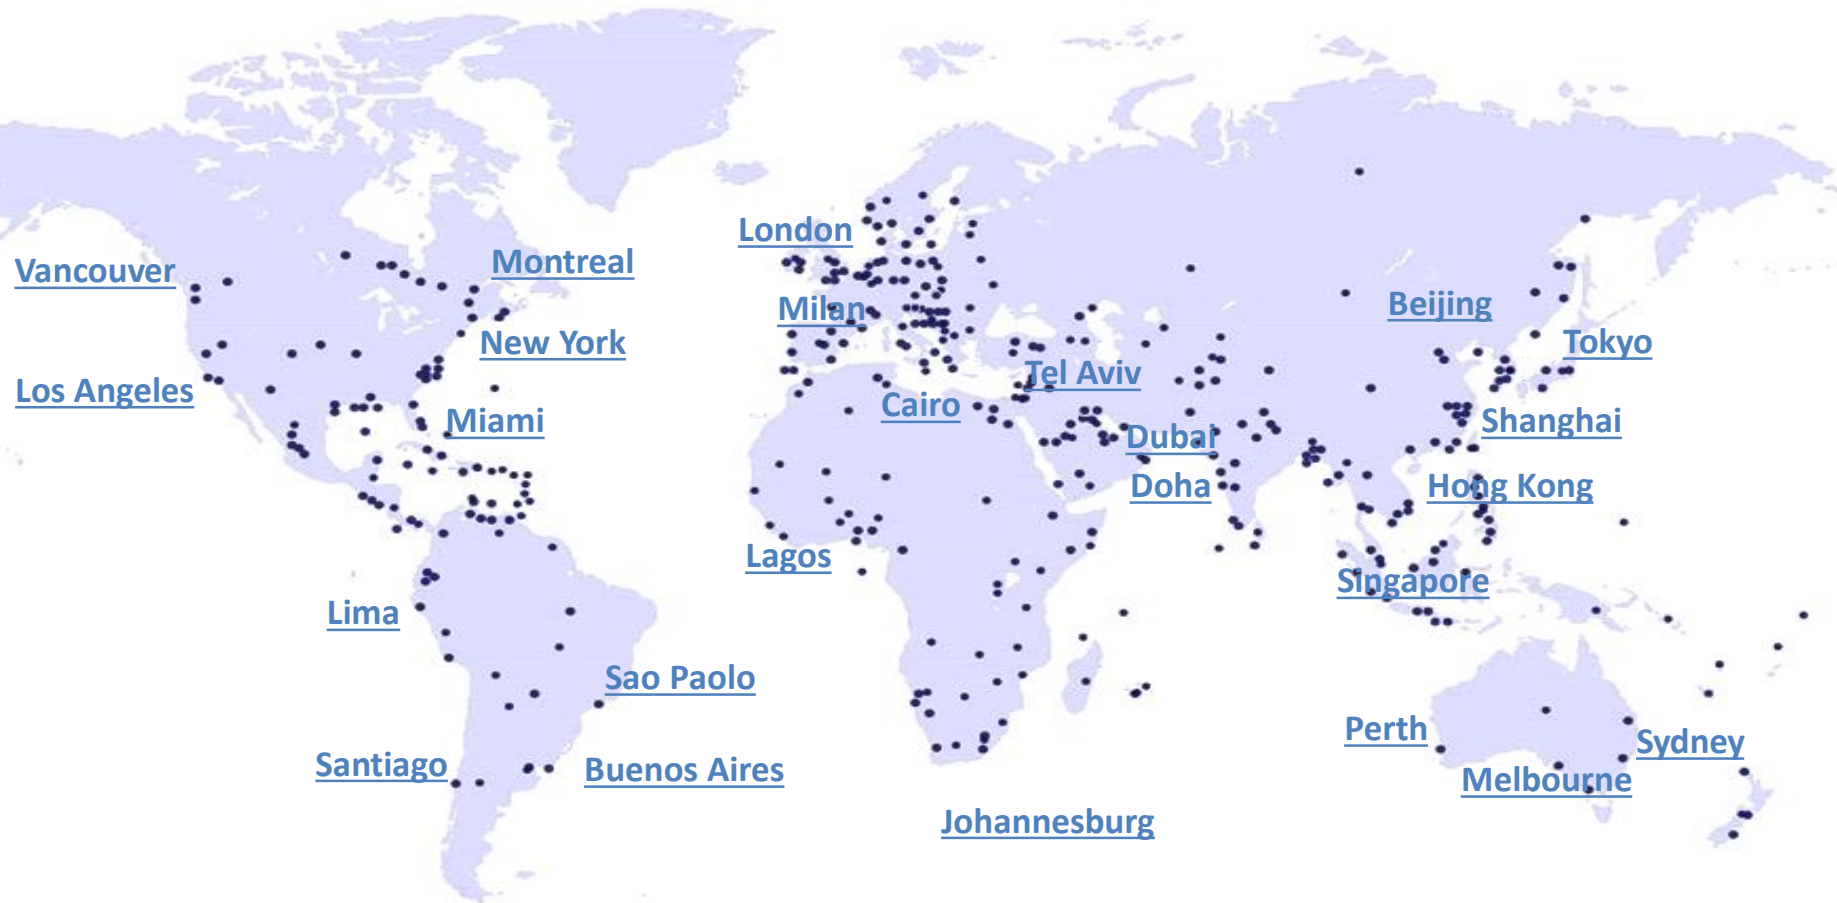

Why choose CMA?

Emerging Markets Capabilities

A global network of logistics experts with qualified knowledge of local markets

Network with over 600 locations, but without losing flexibility or customer care

Global Network

Logistics and freight transport and tailor-made solutions dedicated to the customer

Specialist Logistics Solutions

Personalized service and continuous search for the best solutions

Focus on Personal Service

Entrepreneurial Spirit

Innovative spirit, global quality standards and qualified personnel

CMA
COMPAGNIA MERCIAEREE

II Network

CMA-Compagnia Mercè Aeree is GCP Member of JC Trans Network , a worldwide partnership with more than **600 offices** in over **160 countries** .
JC Trans network allows CMA-Compagnia Mercè Aeree to meet any customer need, from usual **door to door import/export** to **cross-trade** operation .

In Italy

- 👉 Head Office in Genoa
P.zza della Vittoria 14/7
- 👉 Genoa Airport «C. Colombo»
office
- 👉 8 national agents
- 👉 Collections and deliveries
throughout Italy
- 👉 Departures / Arrivals from/to
all national Airports/Ports